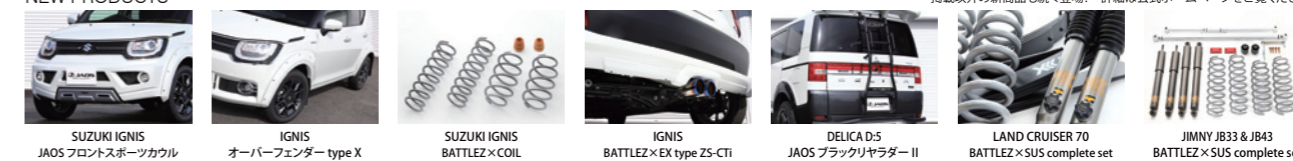

LAND CRUISER PRADO

JAOS BACCHUS CM-11 20inch

BACCHUS CM-11
SMOKE×BLACK×POLISH
22×10J+48/5H/150 ¥88,000
20×9.5J+53/5H/150 ¥65,000
20×8.5J+18/+30/6H/139.7 ¥63,000

ASTELLA CM-01 BLACK×POLISH 20×9.5J+53/5H/150 ¥56,000	ASTELLA CM-02 BLACK×POLISH 17×8J/+20/+27/6H/139.7 ¥38,000	ASTELLA CM-03 BLACK×POLISH 16×7J+35/5H/114.3 17×7.5J/5H/114.3/110/127 ¥36,000	ASTELLA CM-03 DEEP GUNMETALLIC 16×7J+35 ¥30,000	ASTELLA FA-01 BLACK×POLISH 20×8.5J+38/5H/114.3 ¥135,000
--	---	---	---	---

VACALA T-01 SHADOW SILVER 20×8.5J+18/+30/6H/139.7 ¥50,000	TRIBE MATGUNMETALLIC 16×8J+15/6H/139.7 ¥48,000	TRIBE 70 MATGUNMETALLIC 16×7.5J±0/5H/150 ¥45,000 16×6.5J+28/5H/150 ¥43,000	EXCEL 5X II HYPER BLACK 17×7.5J+44/5H/114.3 ¥35,000	EXCEL JX II DEEP GUNMETALLIC 16×5.5J+22/5H/139.7 ¥22,000
---	--	--	---	--

NEW PRODUCTS

SUZUKI IGNIS JAOS フロントスポークカウル	IGNIS オーバーフェンダー type X	SUZUKI IGNIS BATTLEZ×COIL	IGNIS BATTLEZ×EX type ZS-CTI	DELICA D-5 JAOS ブラックリヤラダー II	LAND CRUISER 70 BATTLEZ×SUS complete set	JIMNY JB33 & JB43 BATTLEZ×SUS complete set
----------------------------------	---------------------------	------------------------------	---------------------------------	---------------------------------	---	---